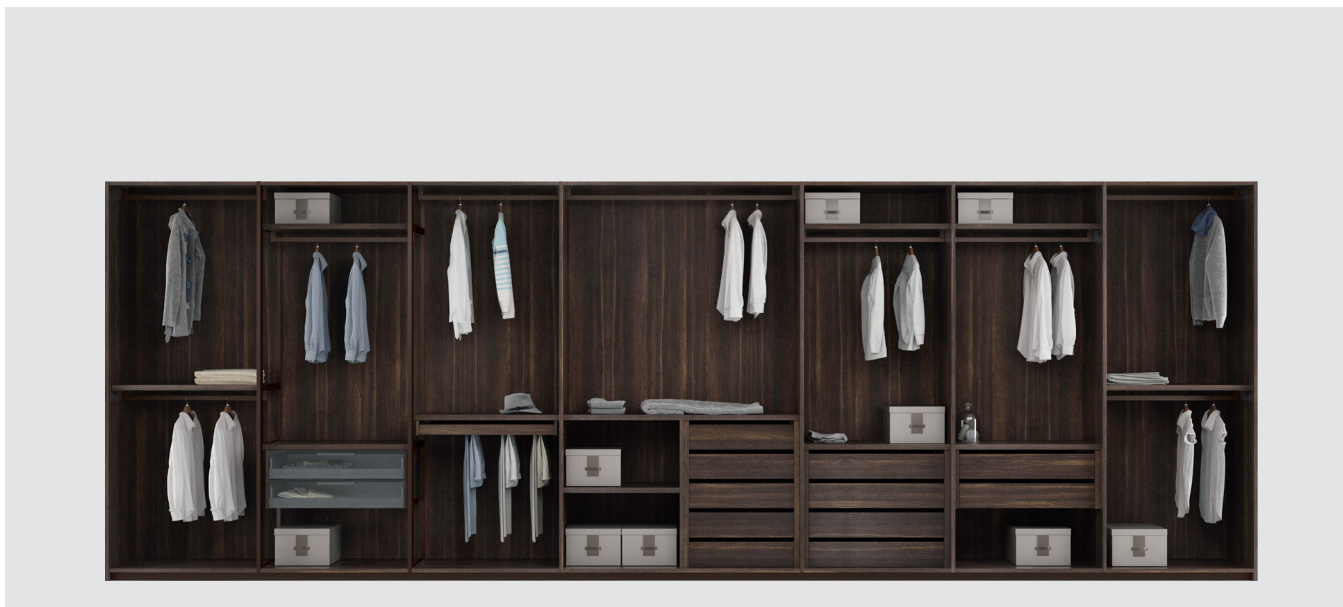

Plurimo / CrJ

Armadi Battenti / Hanging Wardrobes

2015

Un'attrezzatura completa, liberamente posizionabile, che garantisce una precisa organizzazione degli spazi. Design essenziale e originalità del dettaglio sono il risultato di un'attenta ricerca formale.

A complete range of fittings, freely positionable, which grant a precise space organization. Essential design and detail's originality are the result of an accurate formal research.