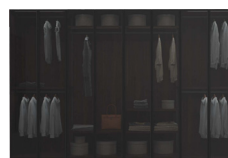

GLASS
Anta vetro Fumé trasparente con telaio e maniglia in alluminio bronzo. | Transparent Fumé glass door, bronze aluminium frame and handle.